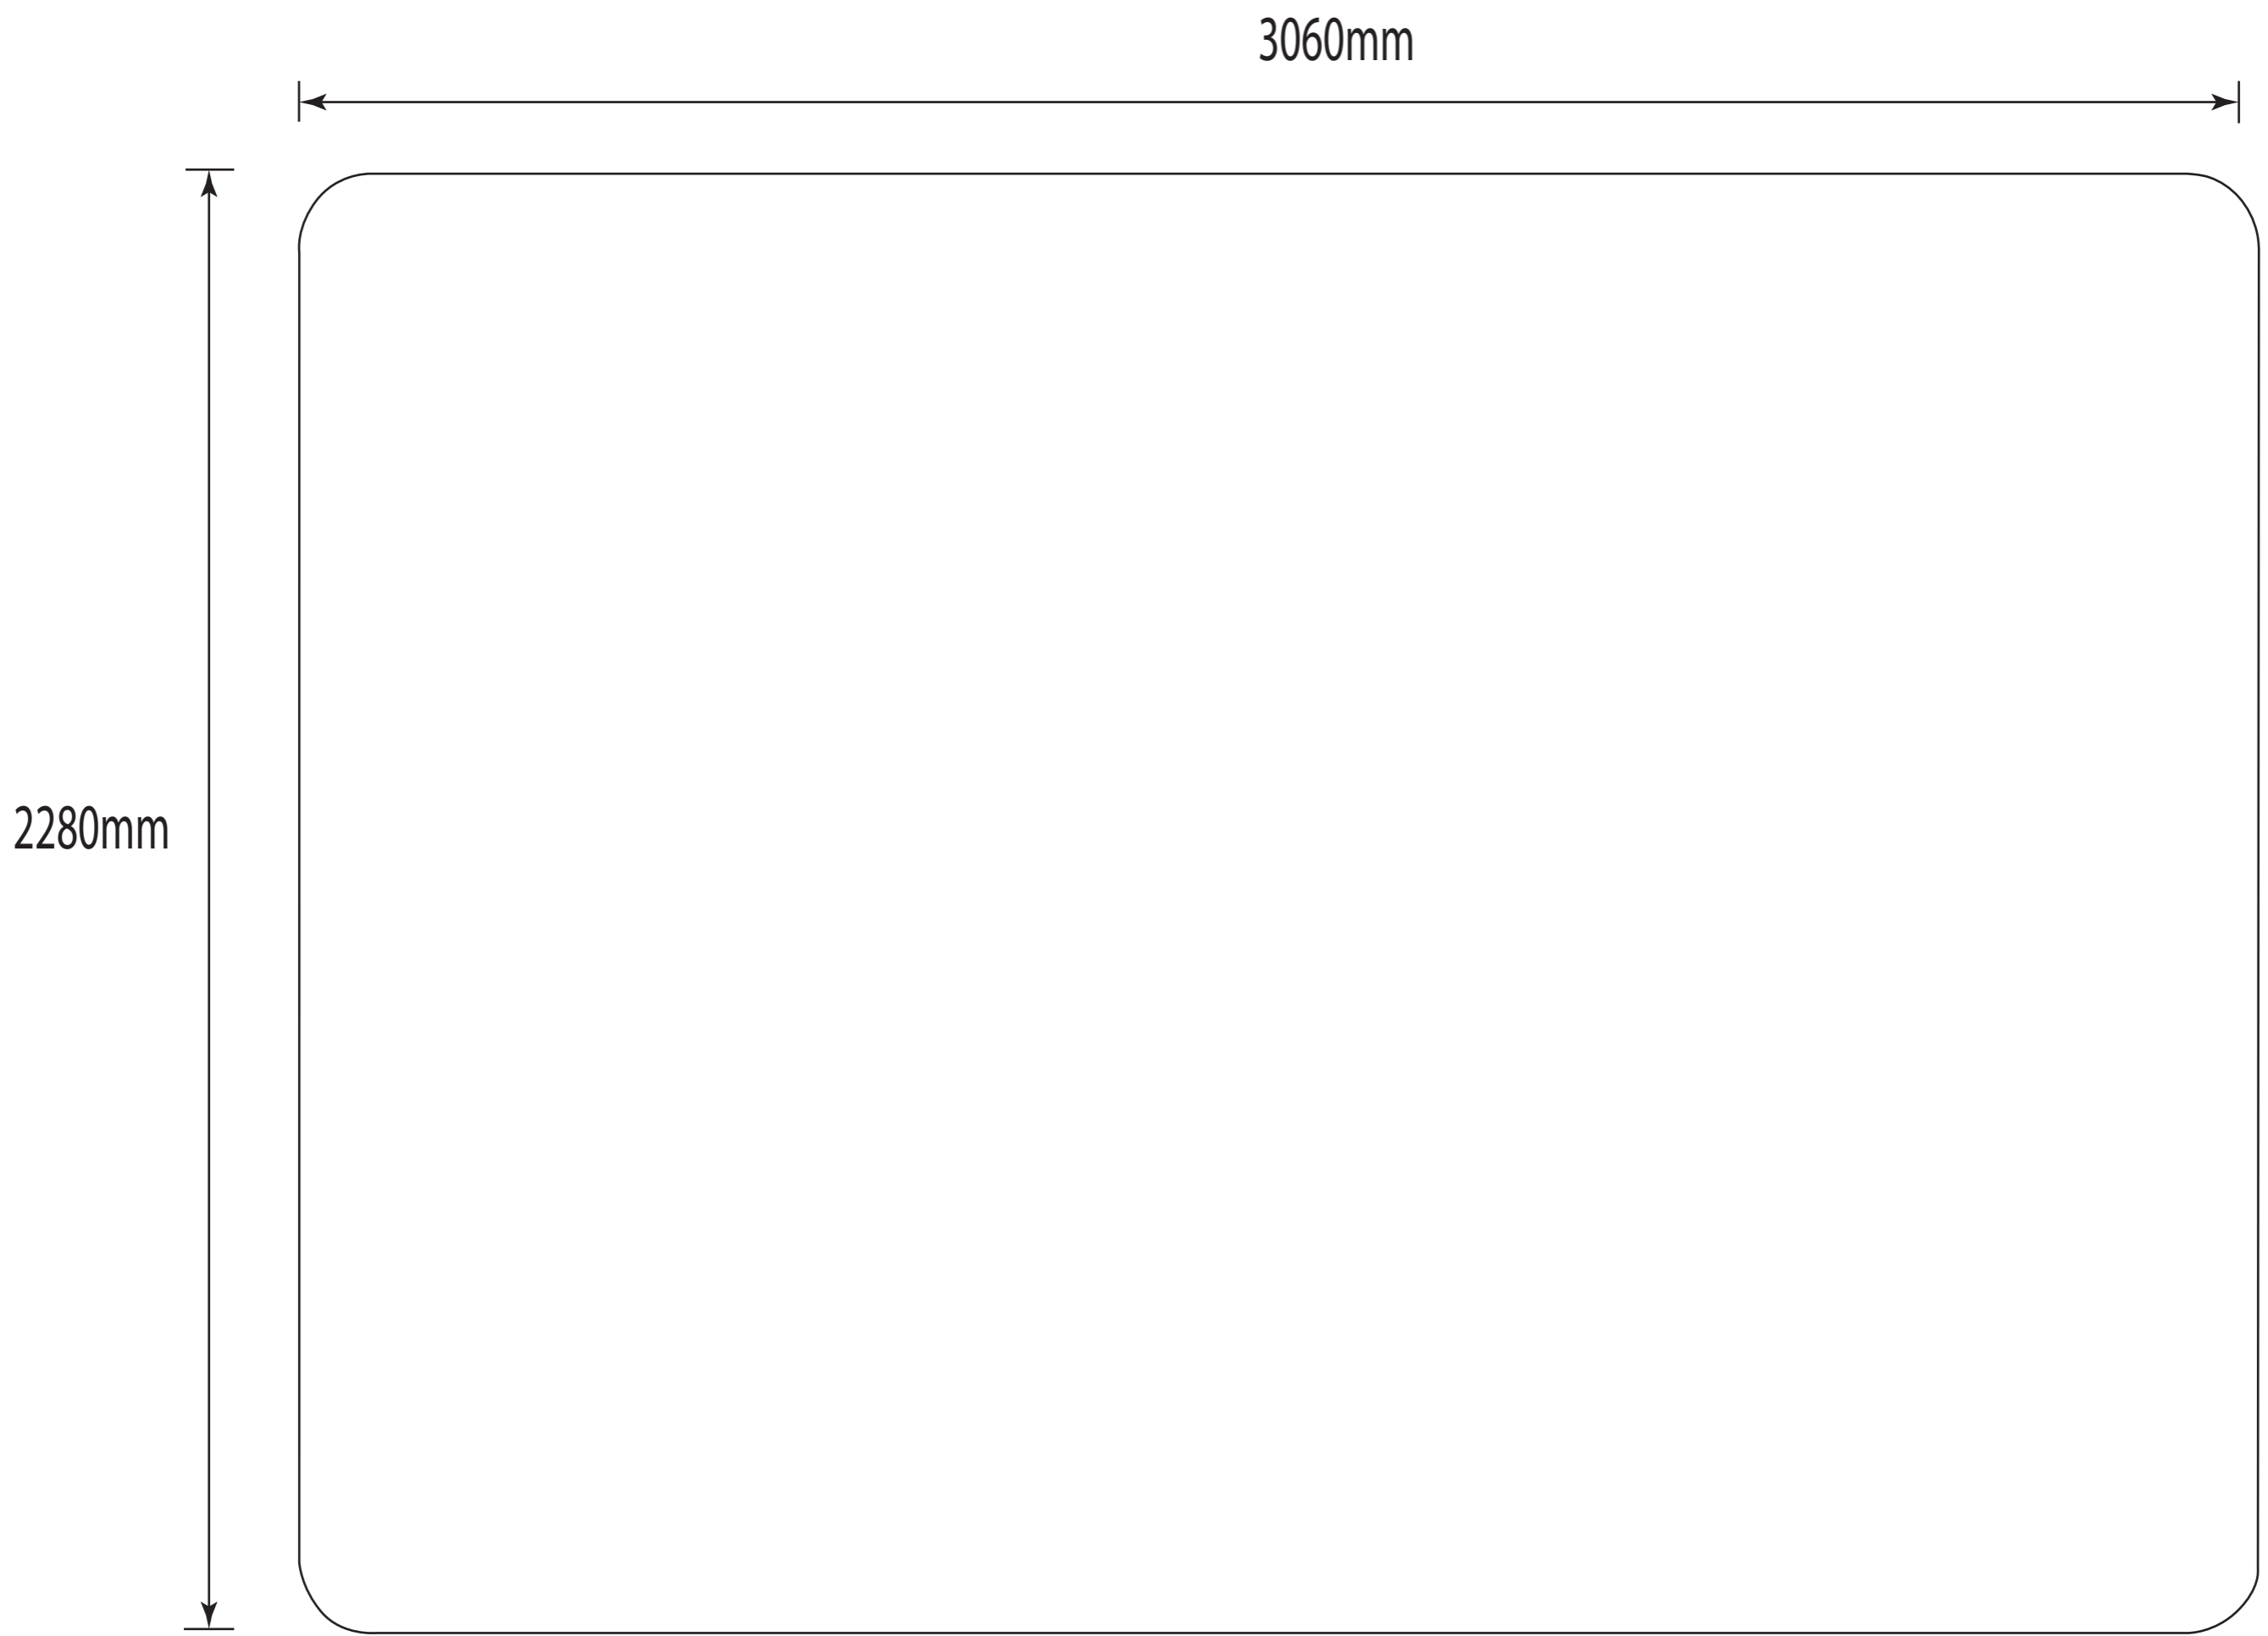

# DPFS-CV-SK250G-10FT

Front

Back